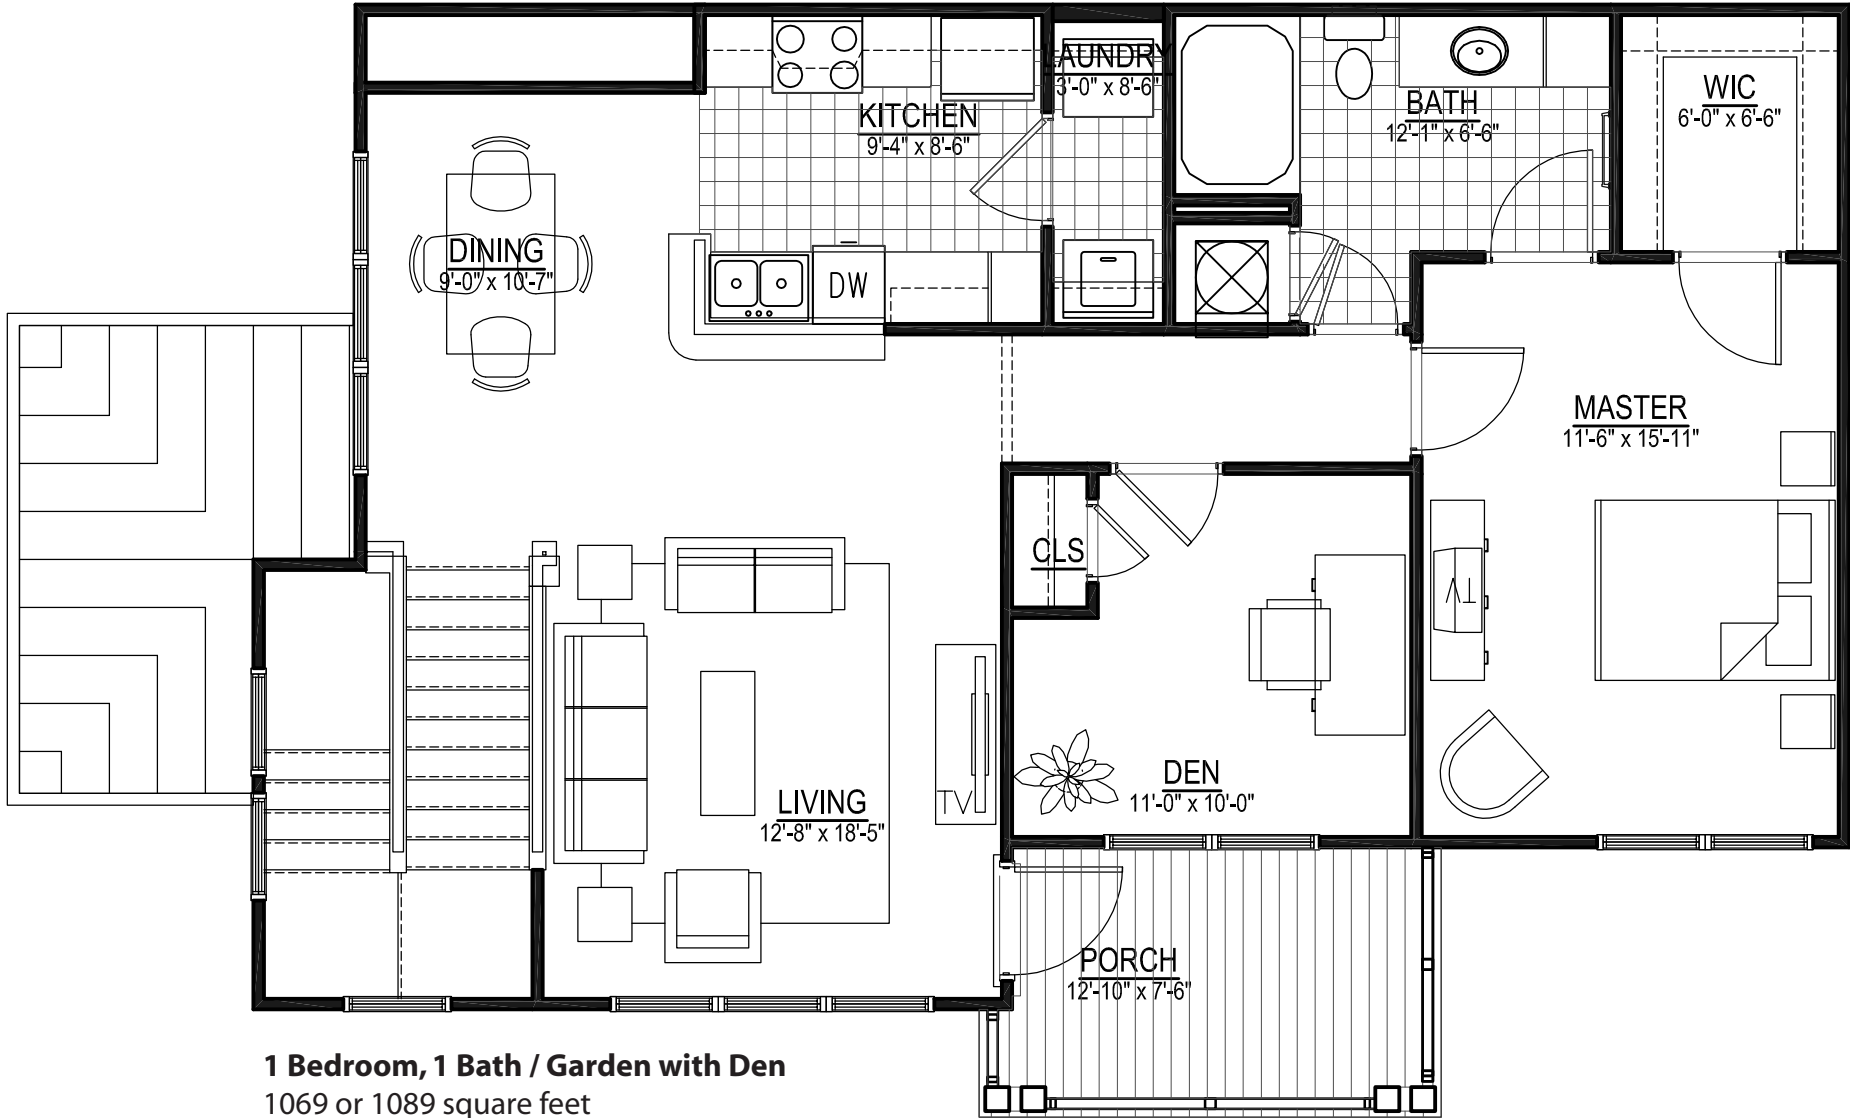

# BLAKENEY

**1 Bedroom, 1 Bath / Garden with Den**  
1069 or 1089 square feet