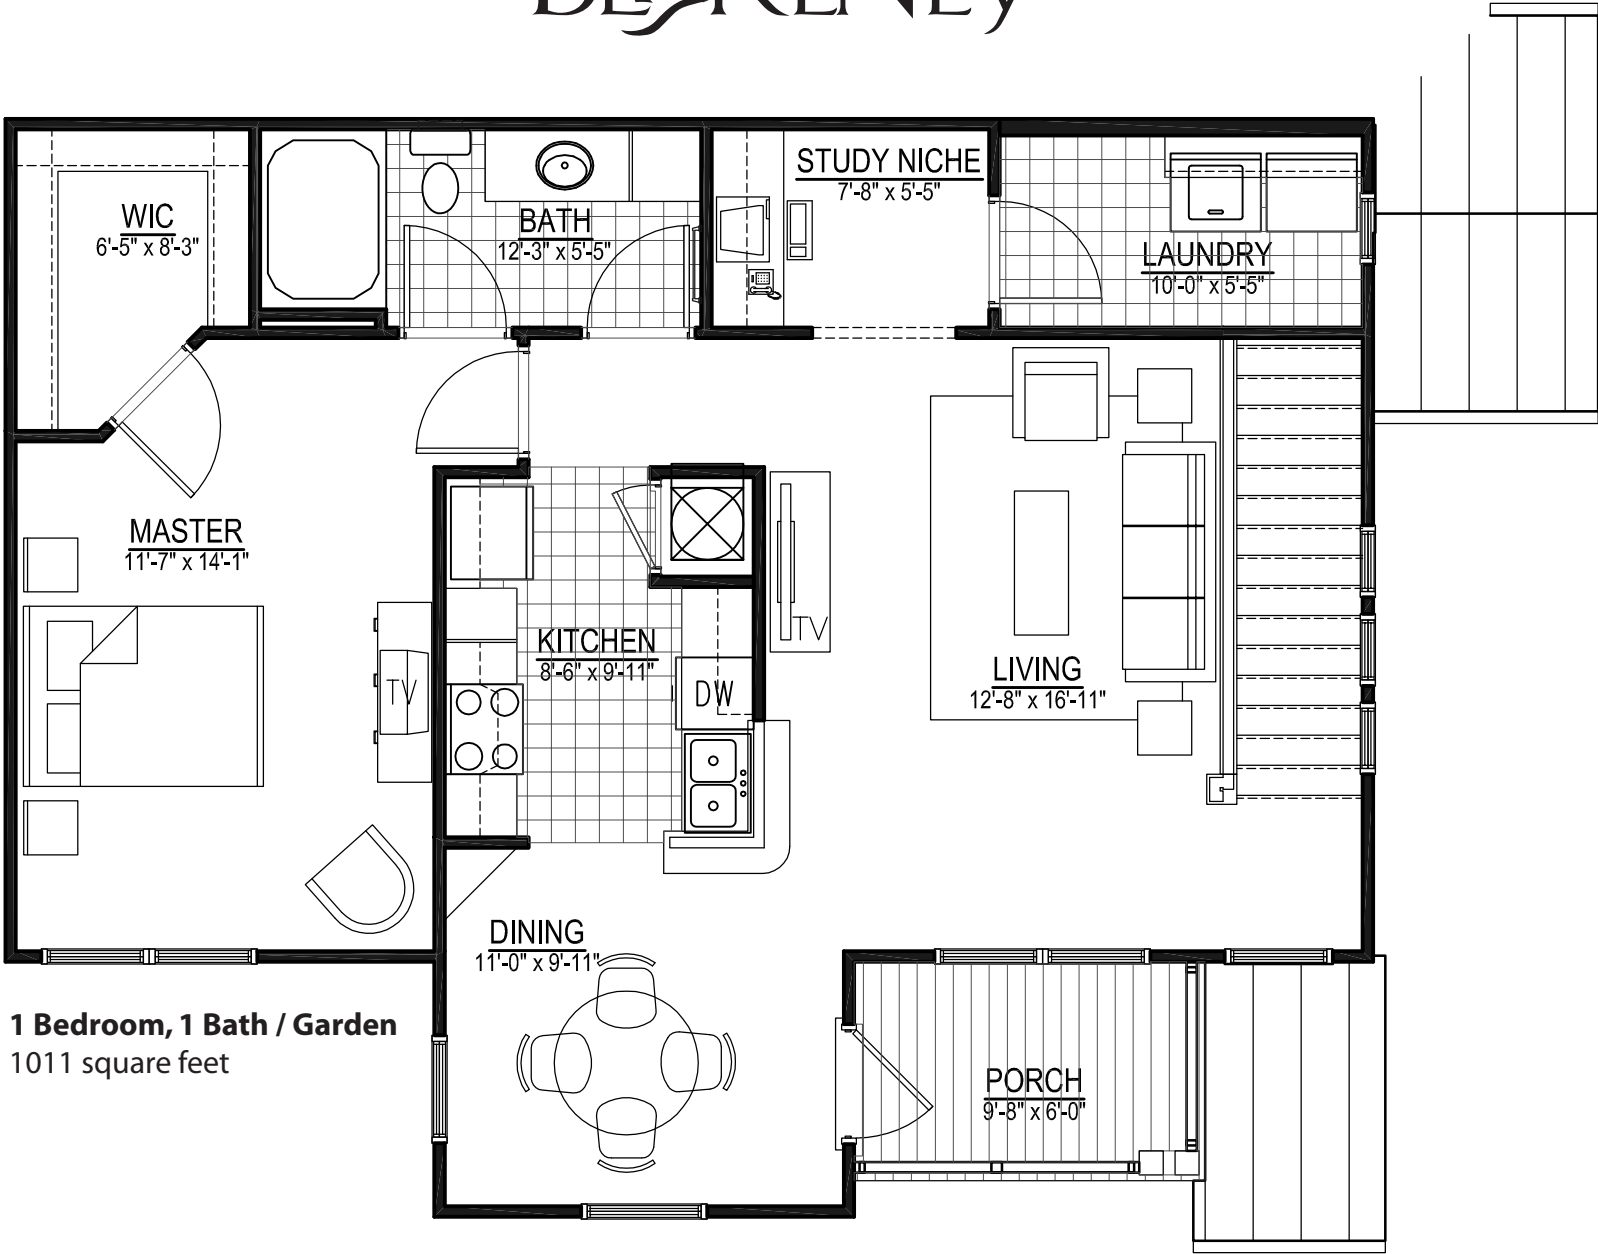

BLAKENEY

1 Bedroom, 1 Bath / Garden
1011 square feet