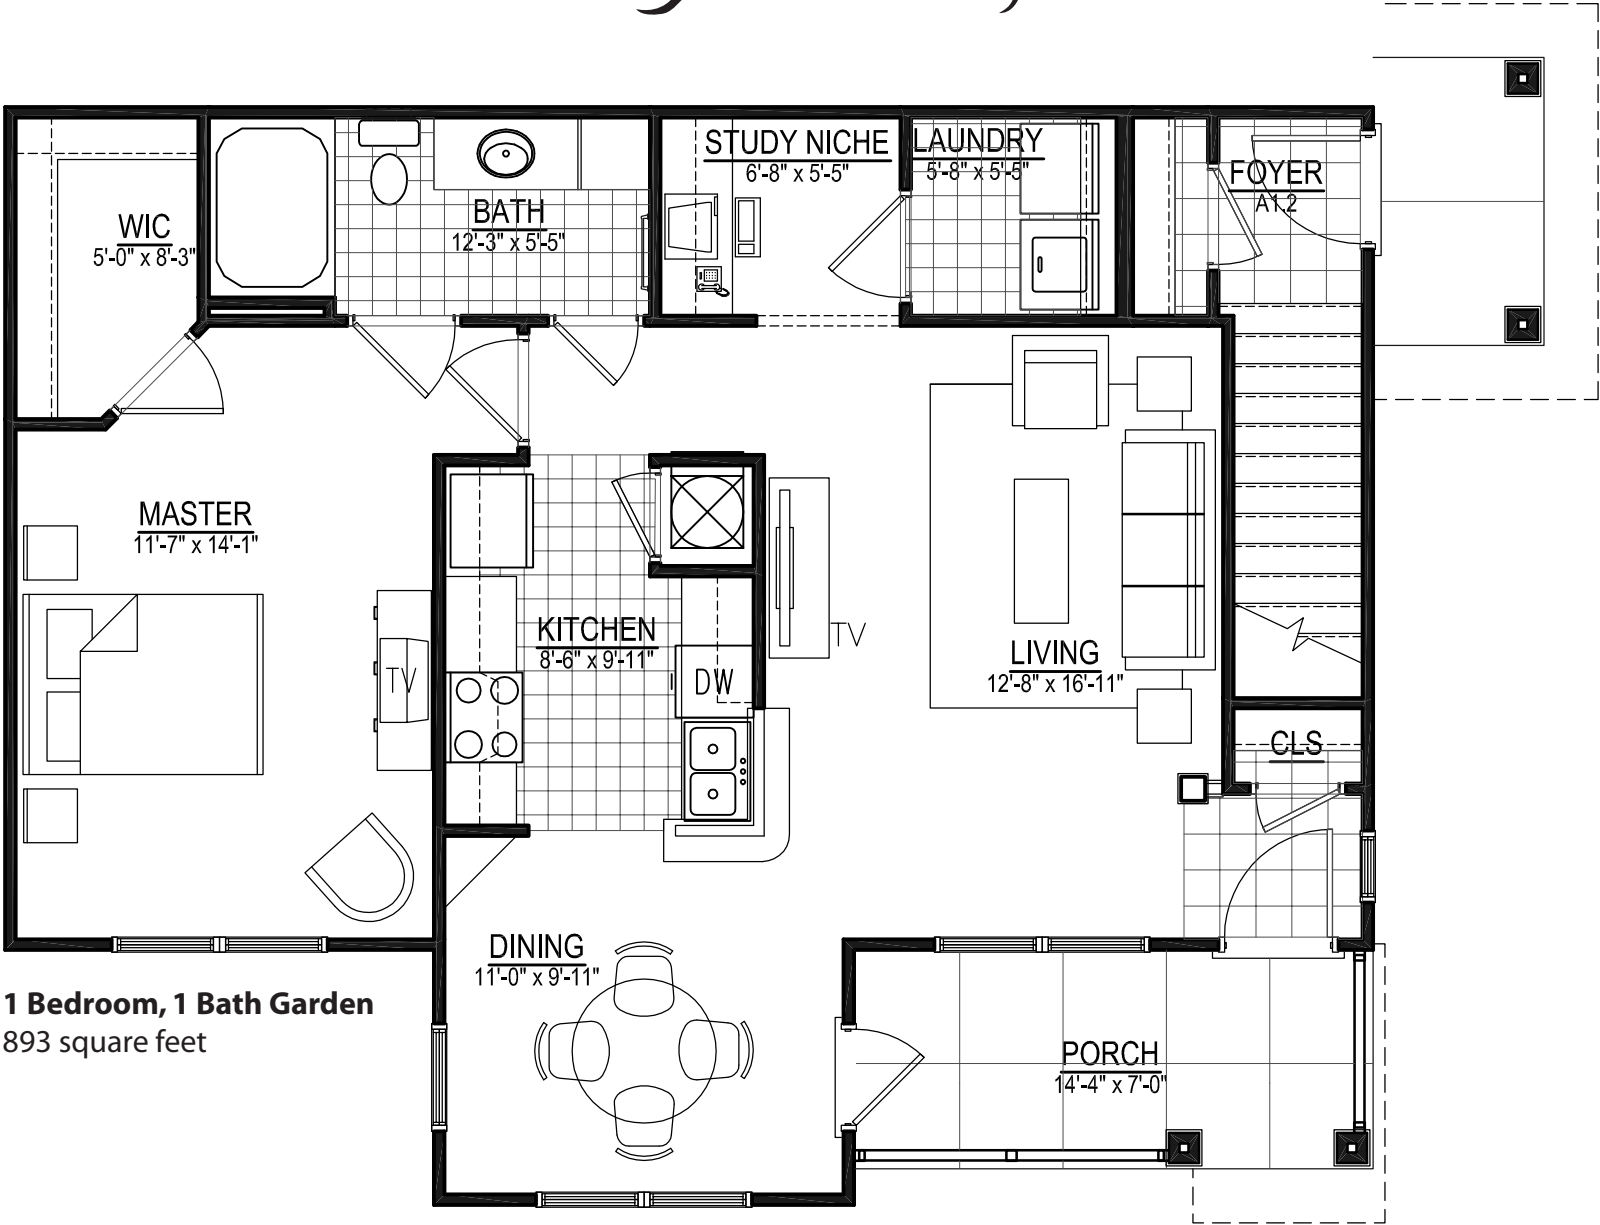

BLAKENEY

1 Bedroom, 1 Bath Garden
893 square feet