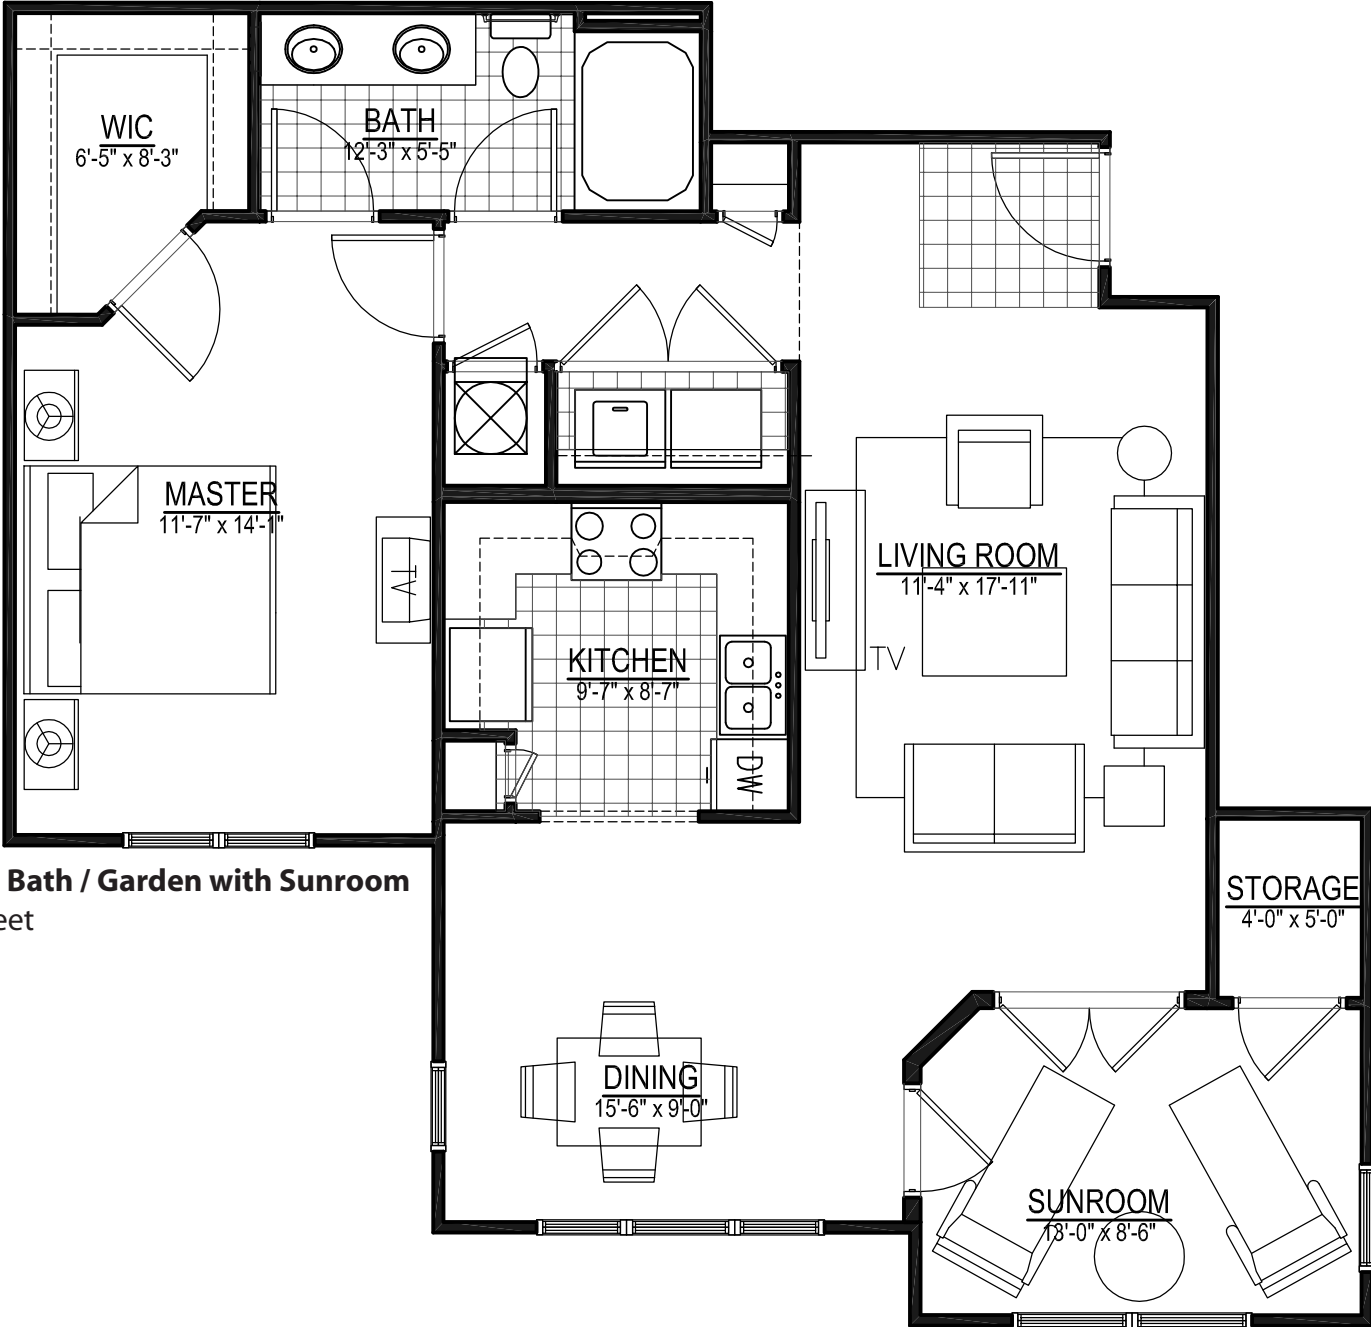

BLAKENEY

1 Bedroom, 1 Bath / Garden with Sunroom
1009 square feet