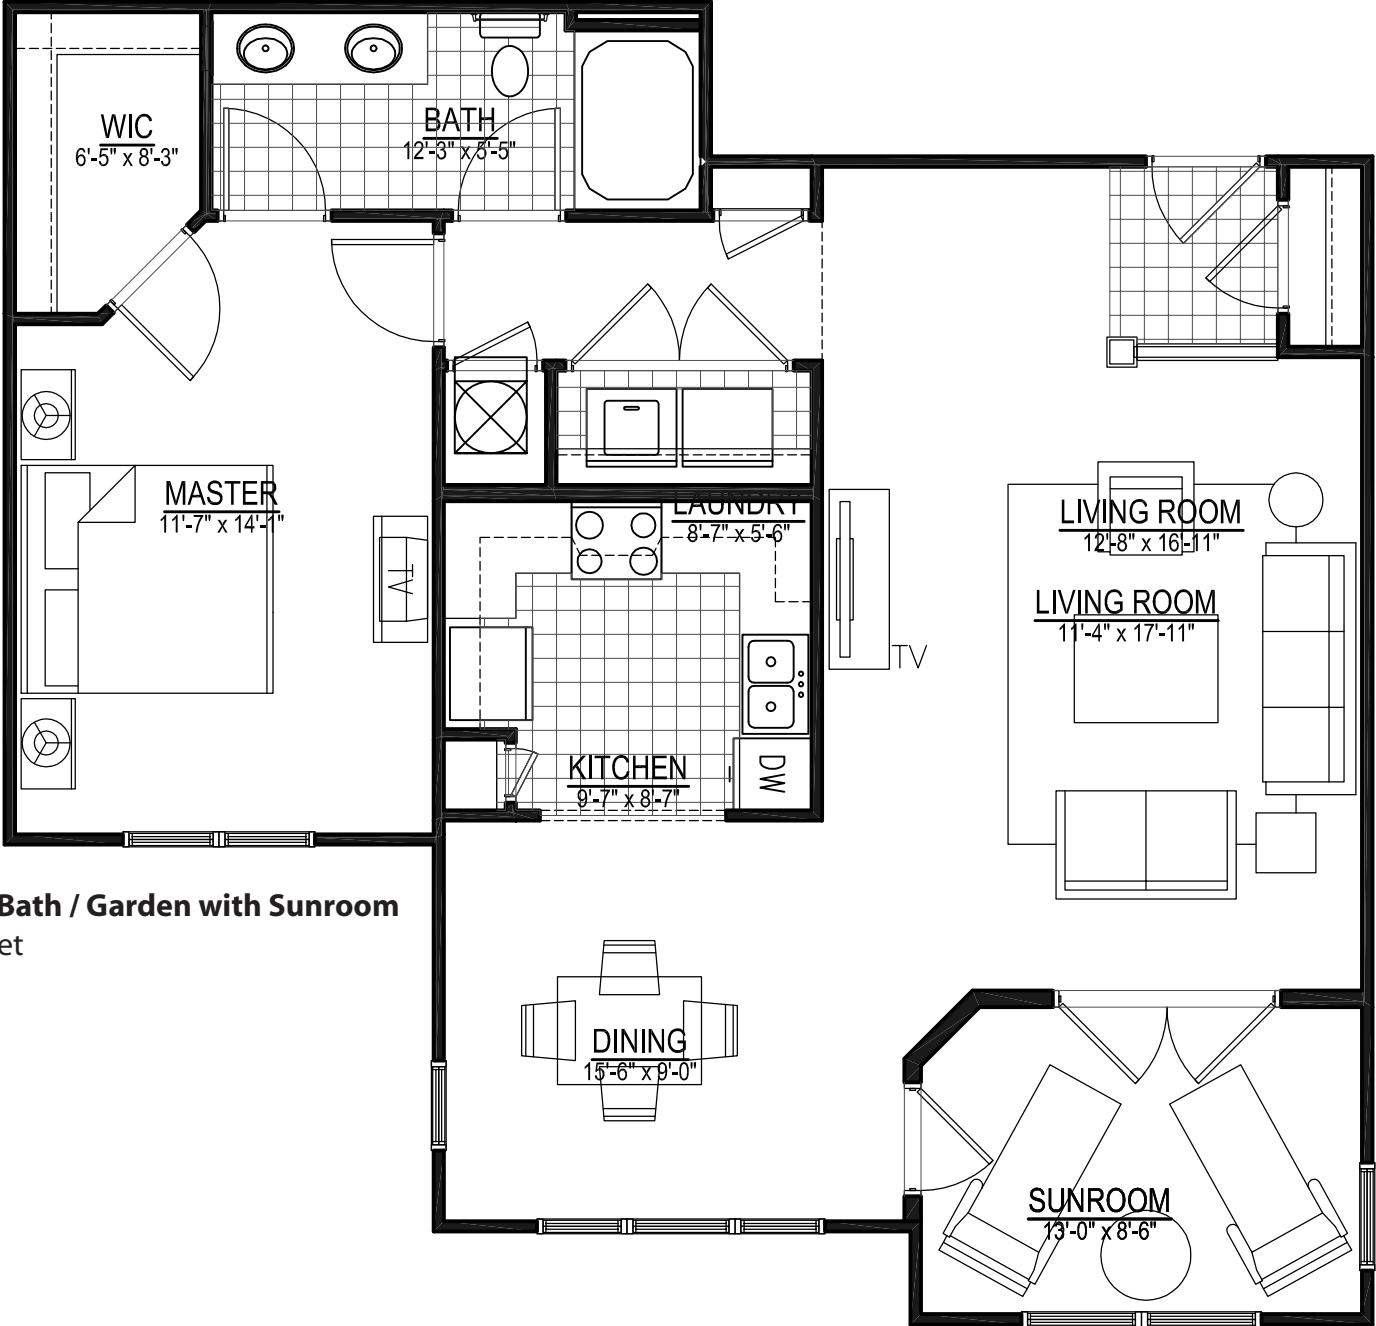

BLAKENEY

1 Bedroom, 1 Bath / Garden with Sunroom
1125 square feet