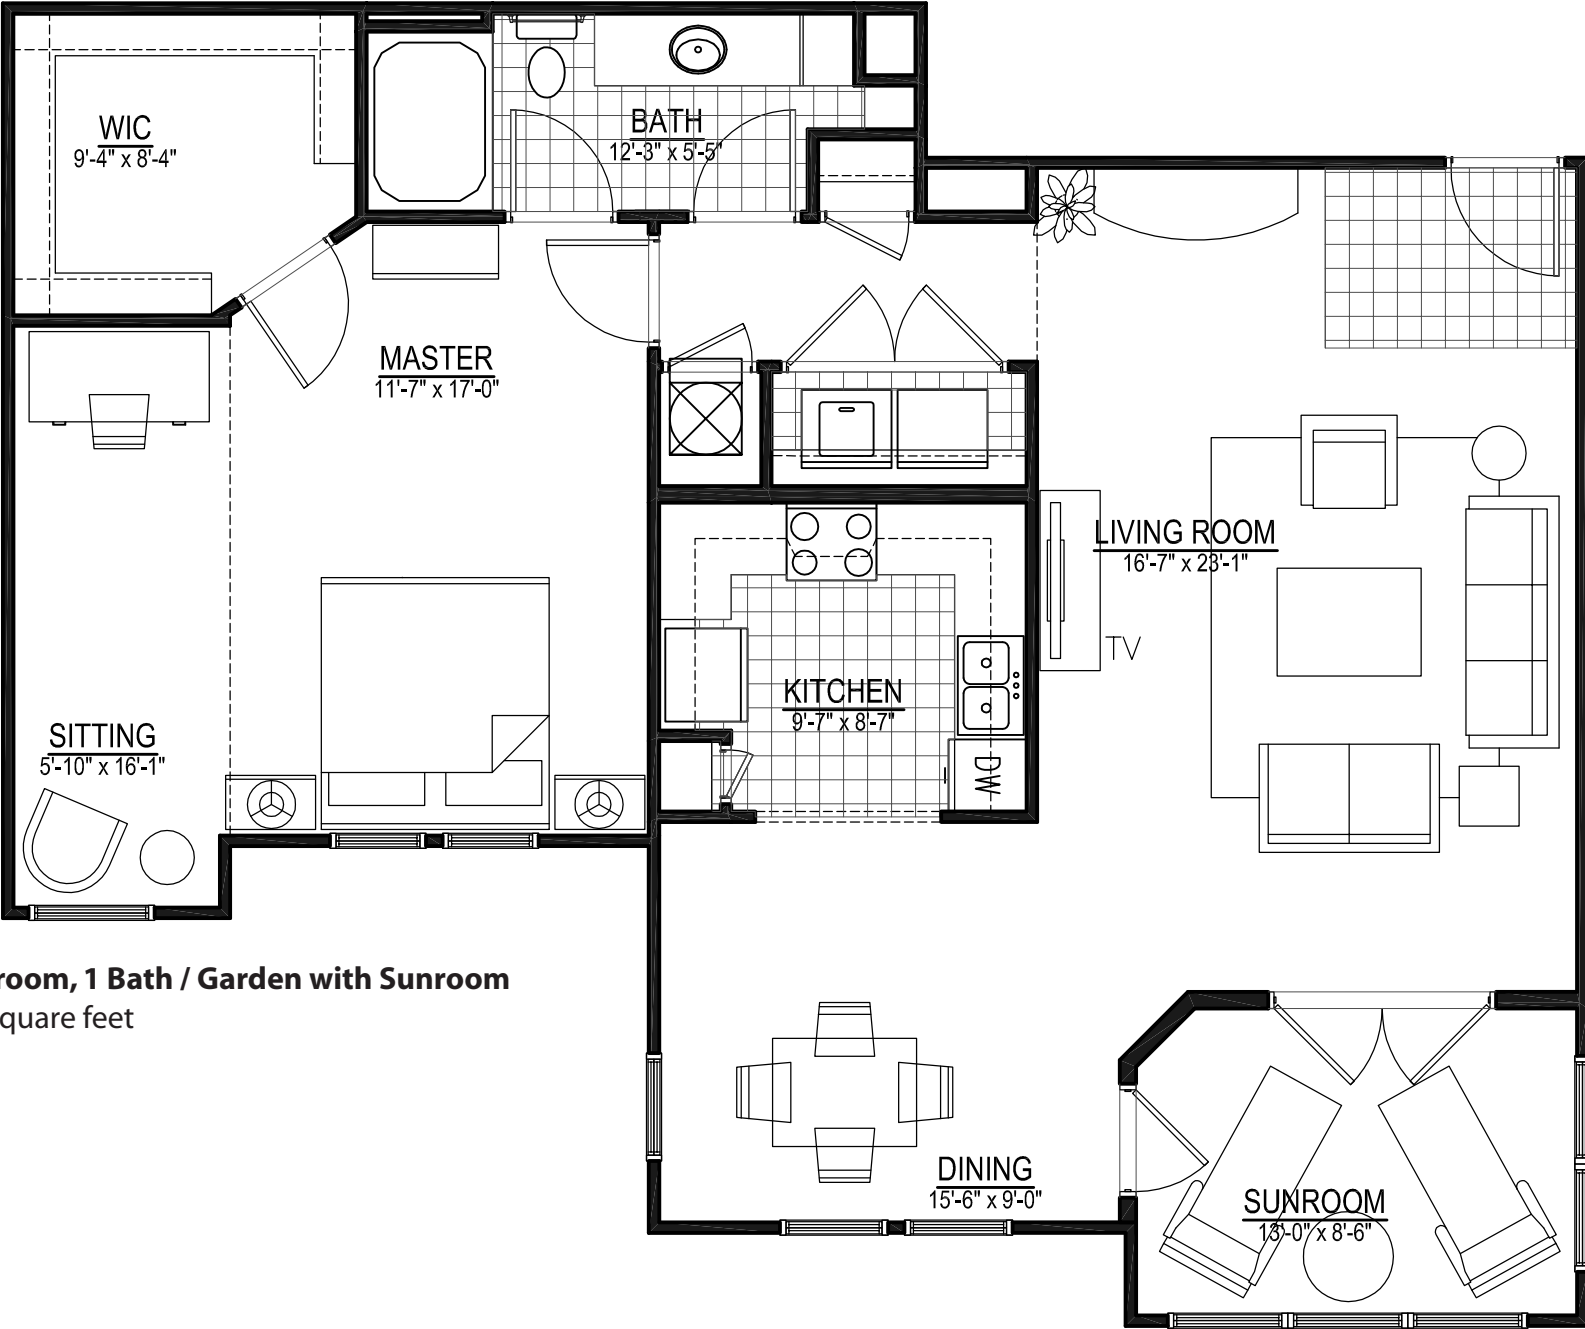

BLAKENEY

1 Bedroom, 1 Bath / Garden with Sunroom
1278 square feet