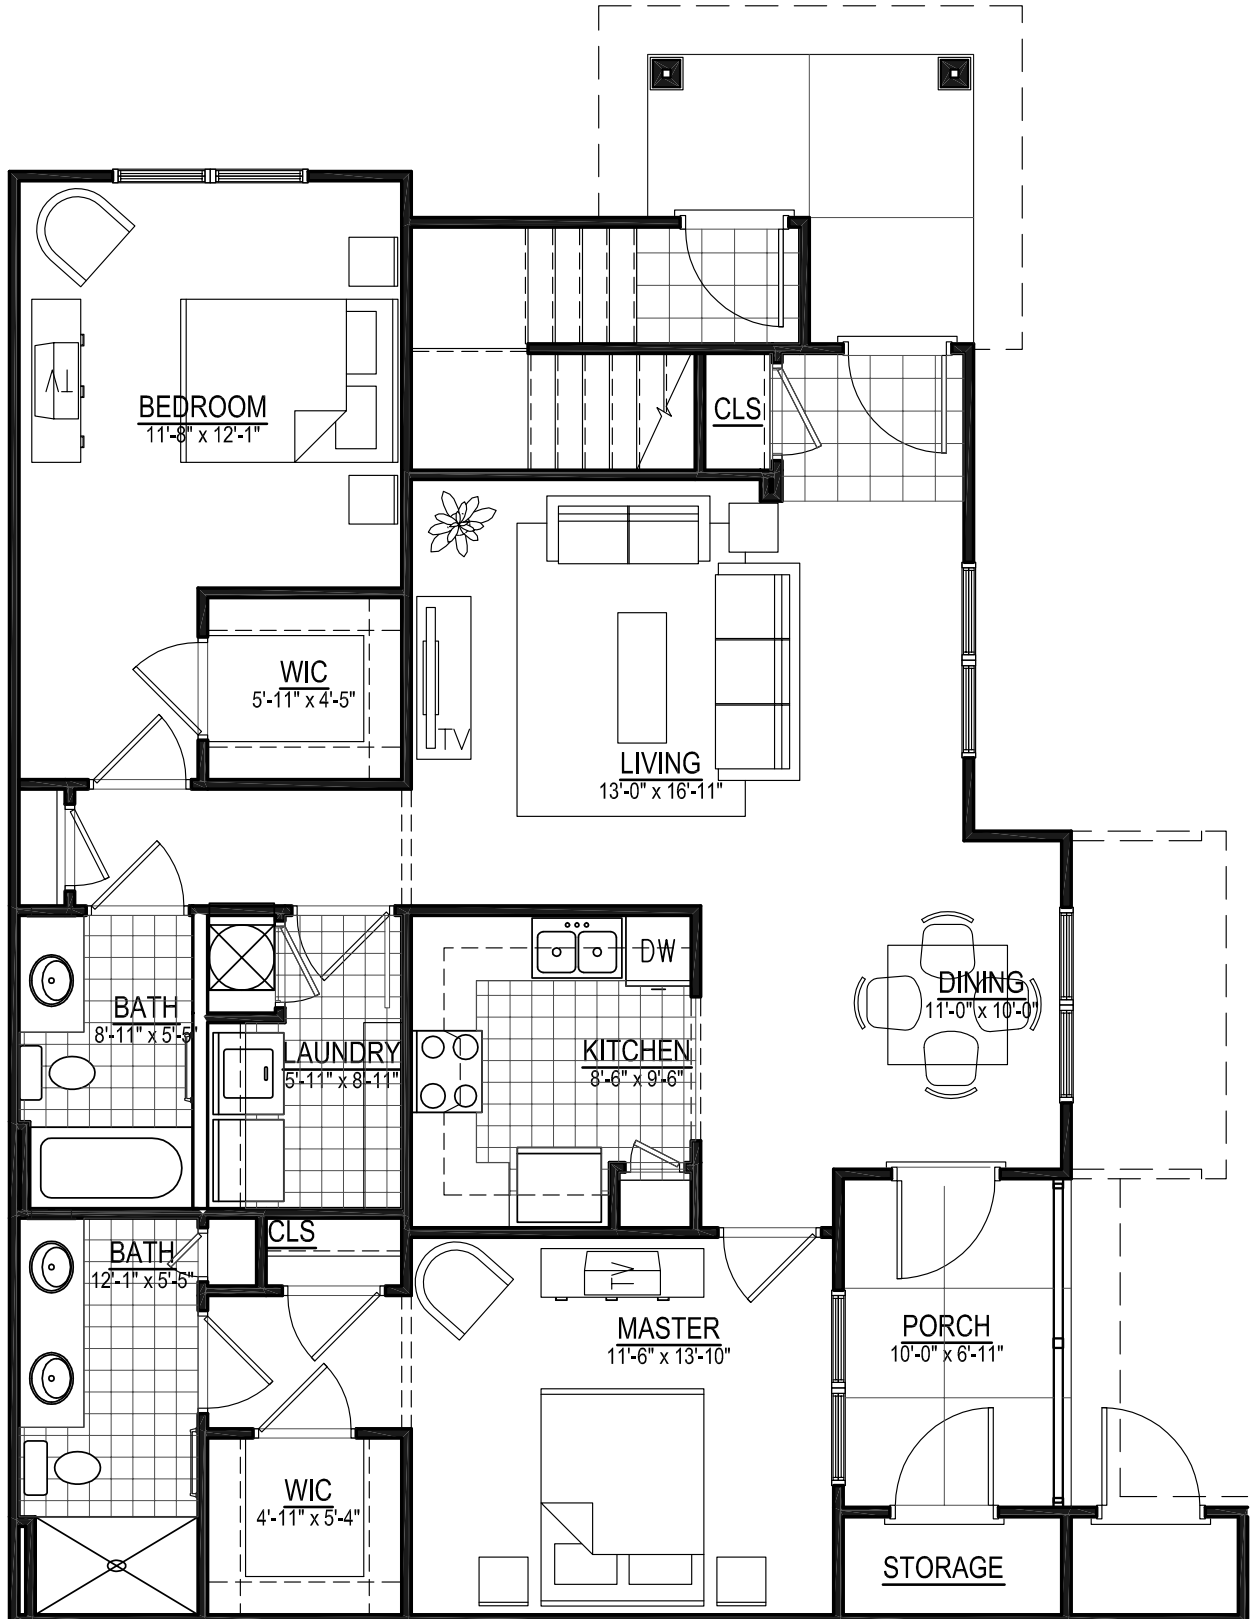

# BLAKENEY

**2 Bedroom, 2 Bath / Garden**  
1168 square feet